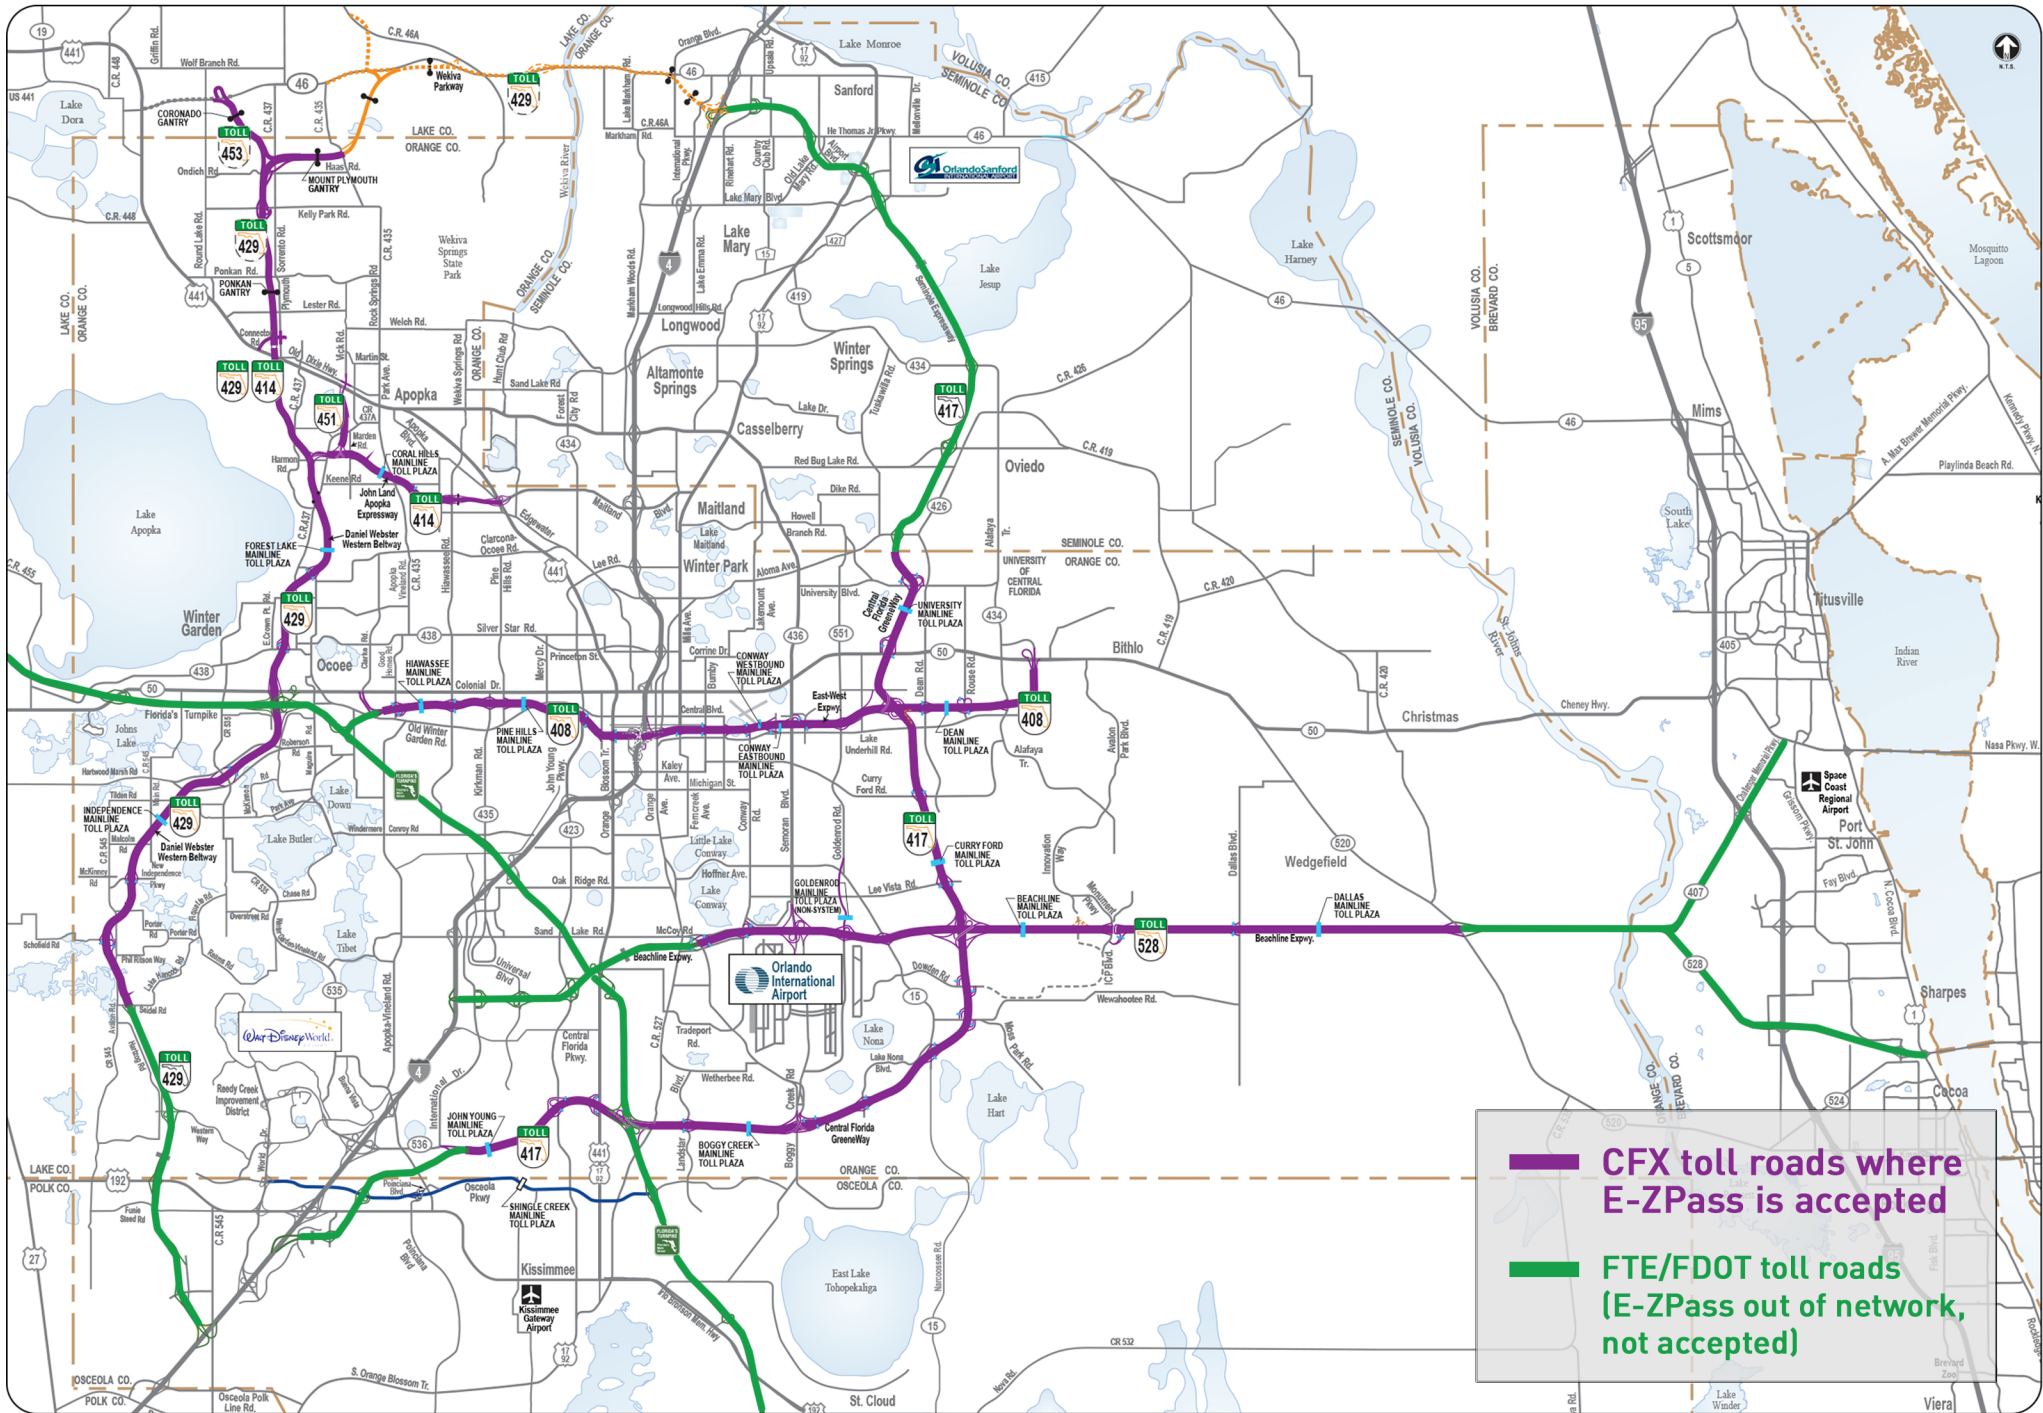

Central Florida Toll Roads Where

is Accepted

CFX toll roads where E-ZPass is accepted

FTE/FDOT toll roads (E-ZPass out of network, not accepted)

Effective September 1, 2018

CFXway.com

Map produced by