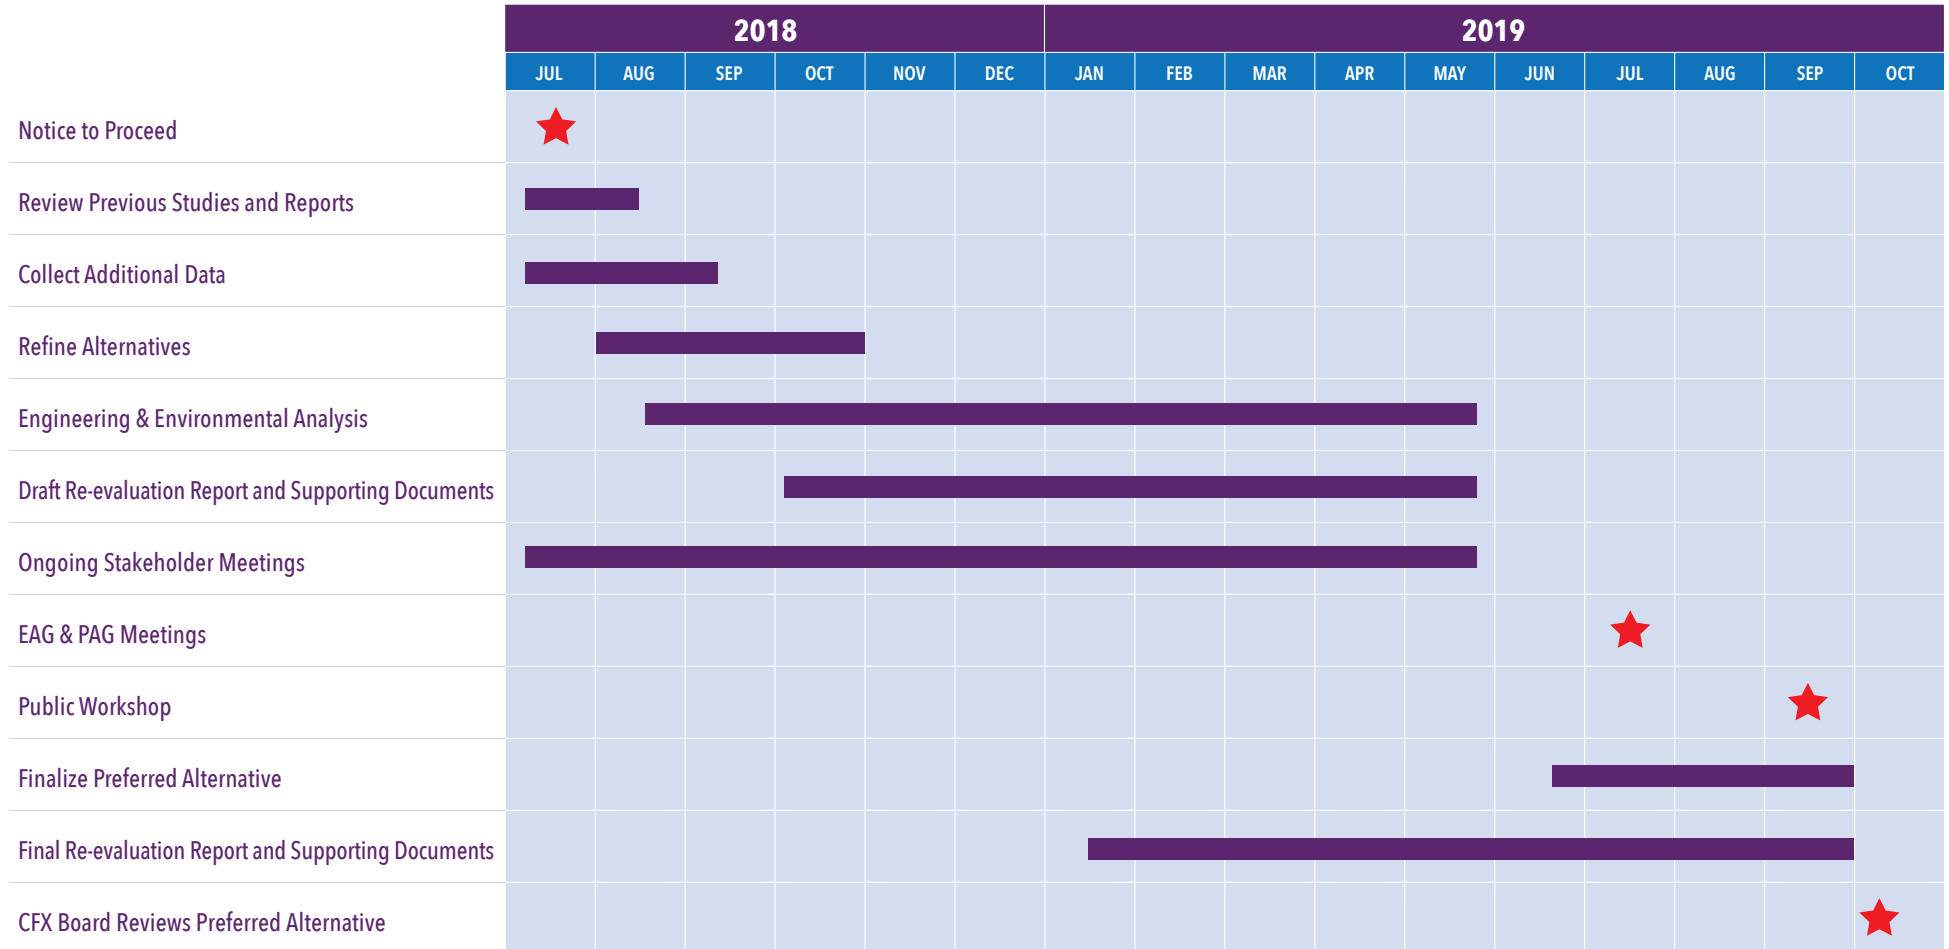

Osceola Parkway Extension PD&E Re-evaluation Study Schedule

Schedule is subject to change. Revisions will be posted as soon as they are finalized.