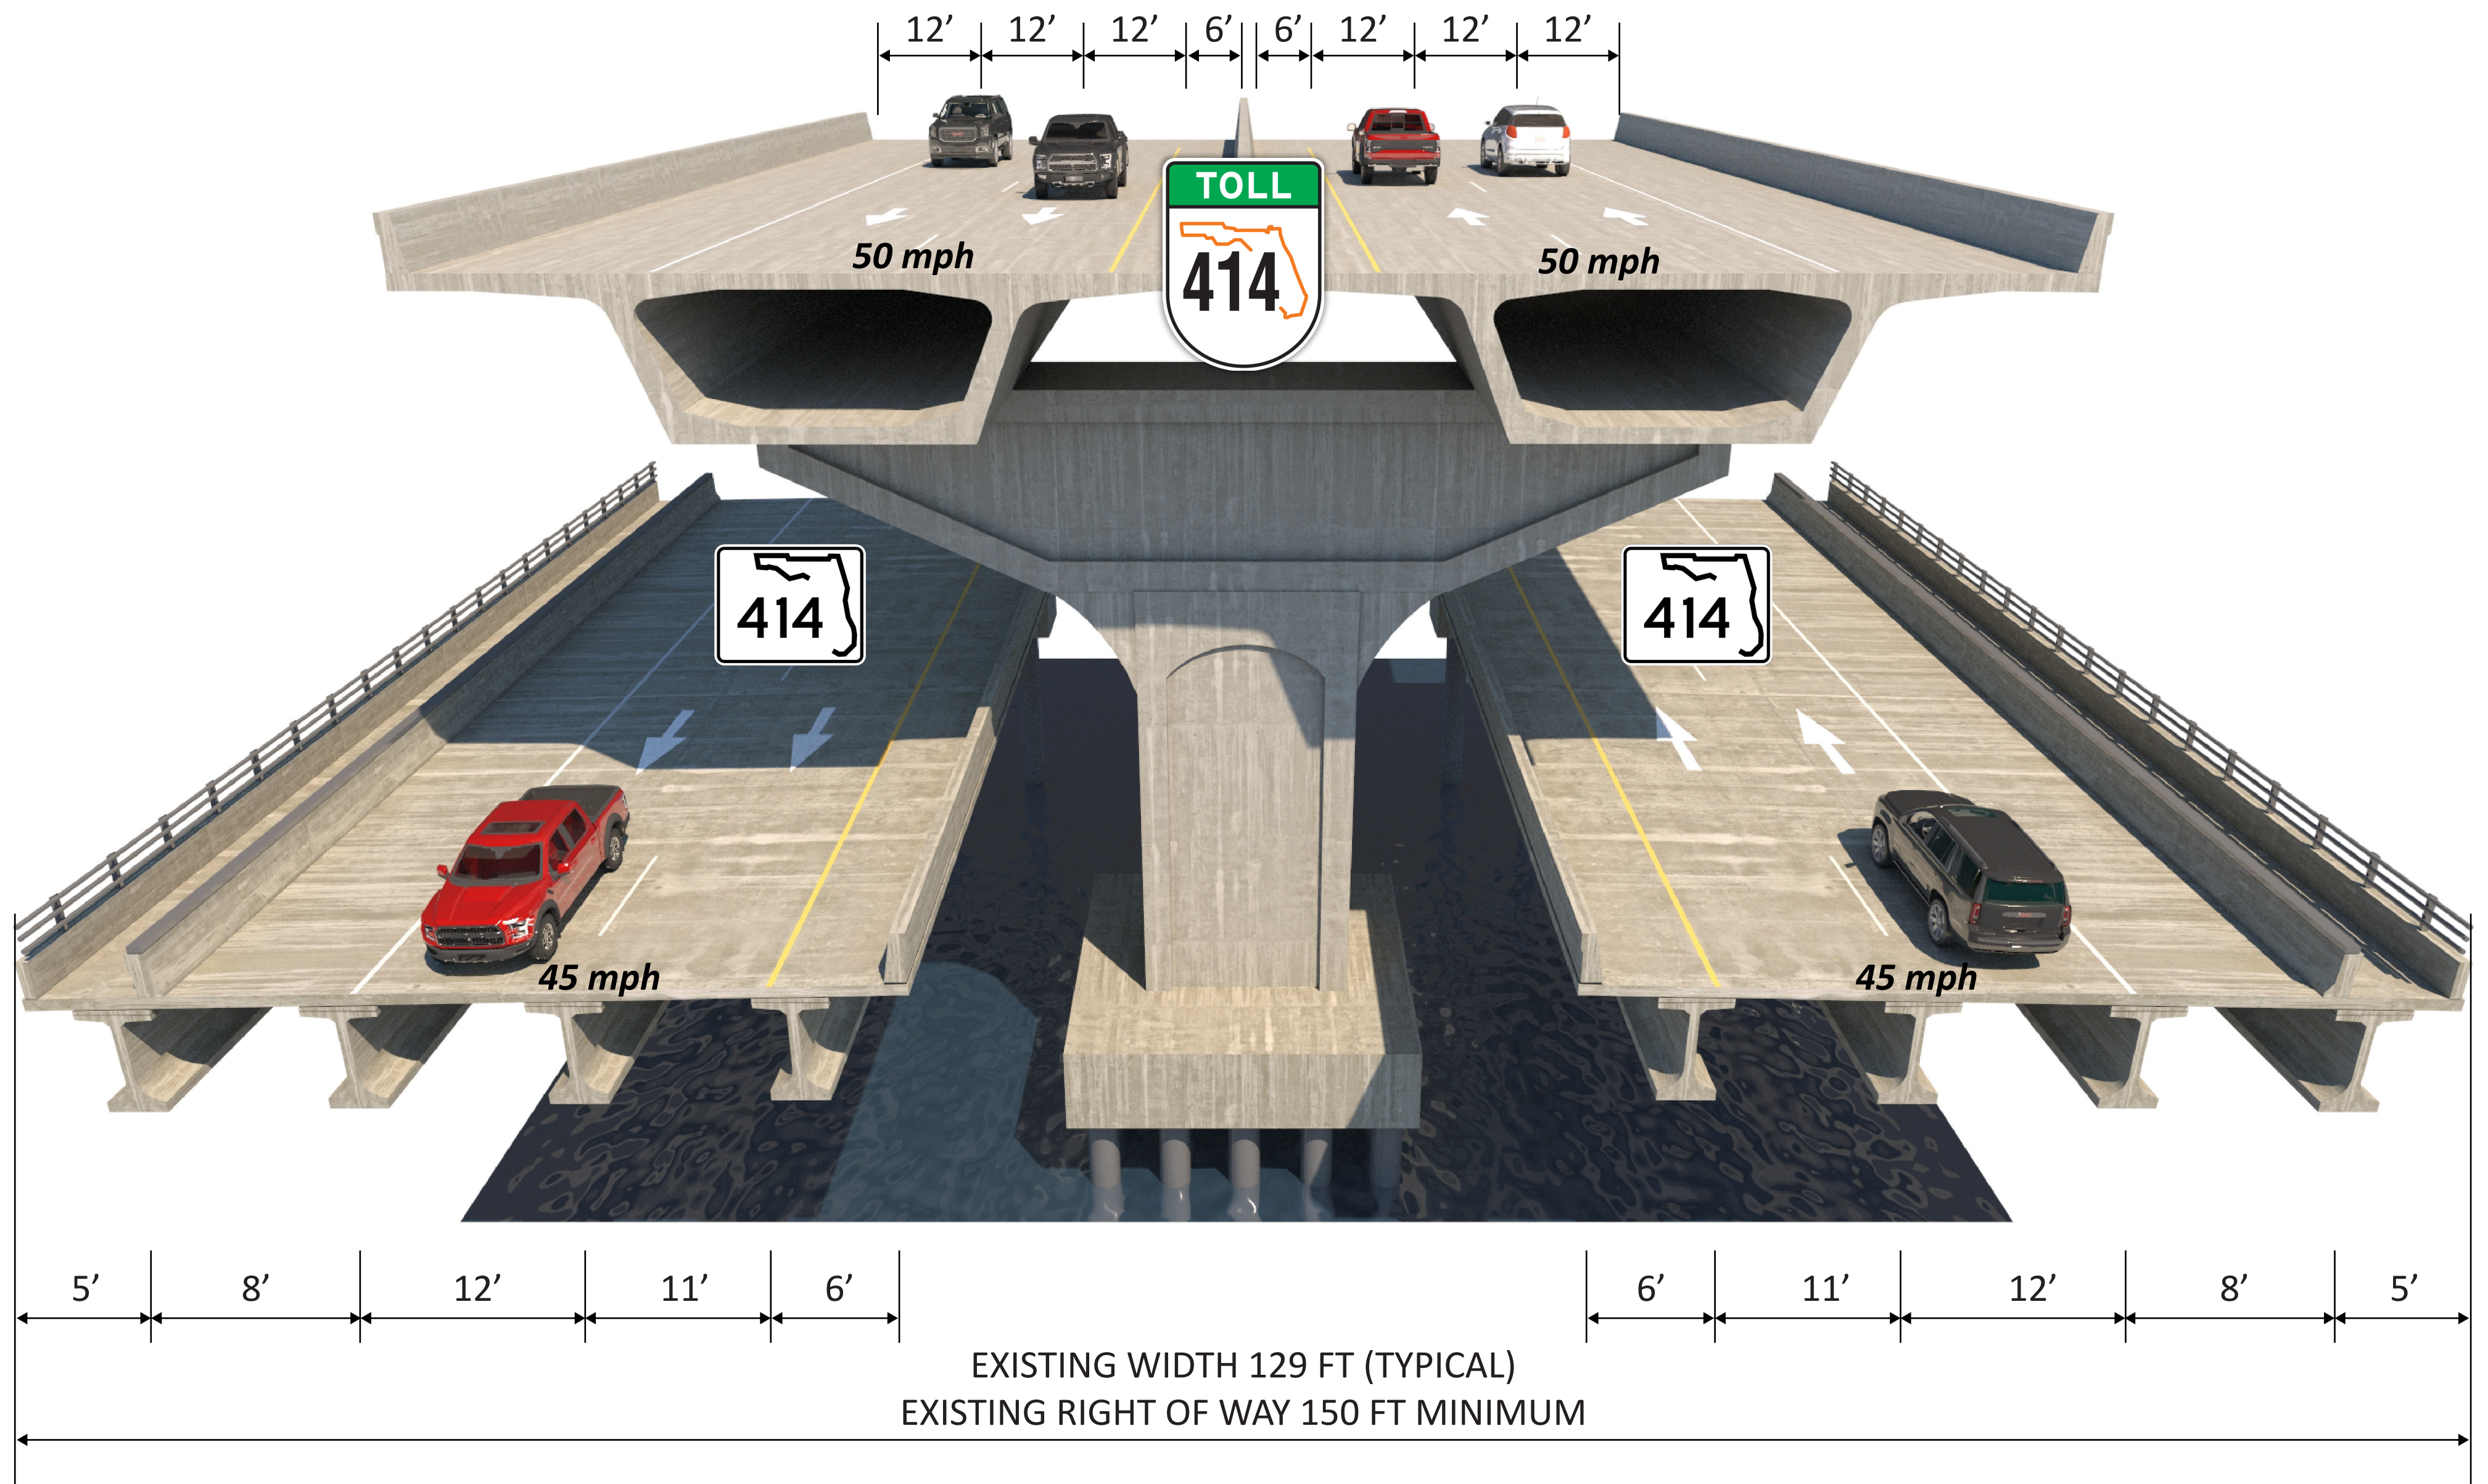

Preferred Alternative – Bridge Typical Sections

Preferred Alternative-Bridge over Lake Bosse

Preferred Alternative-Bridge over Little Wekiva River