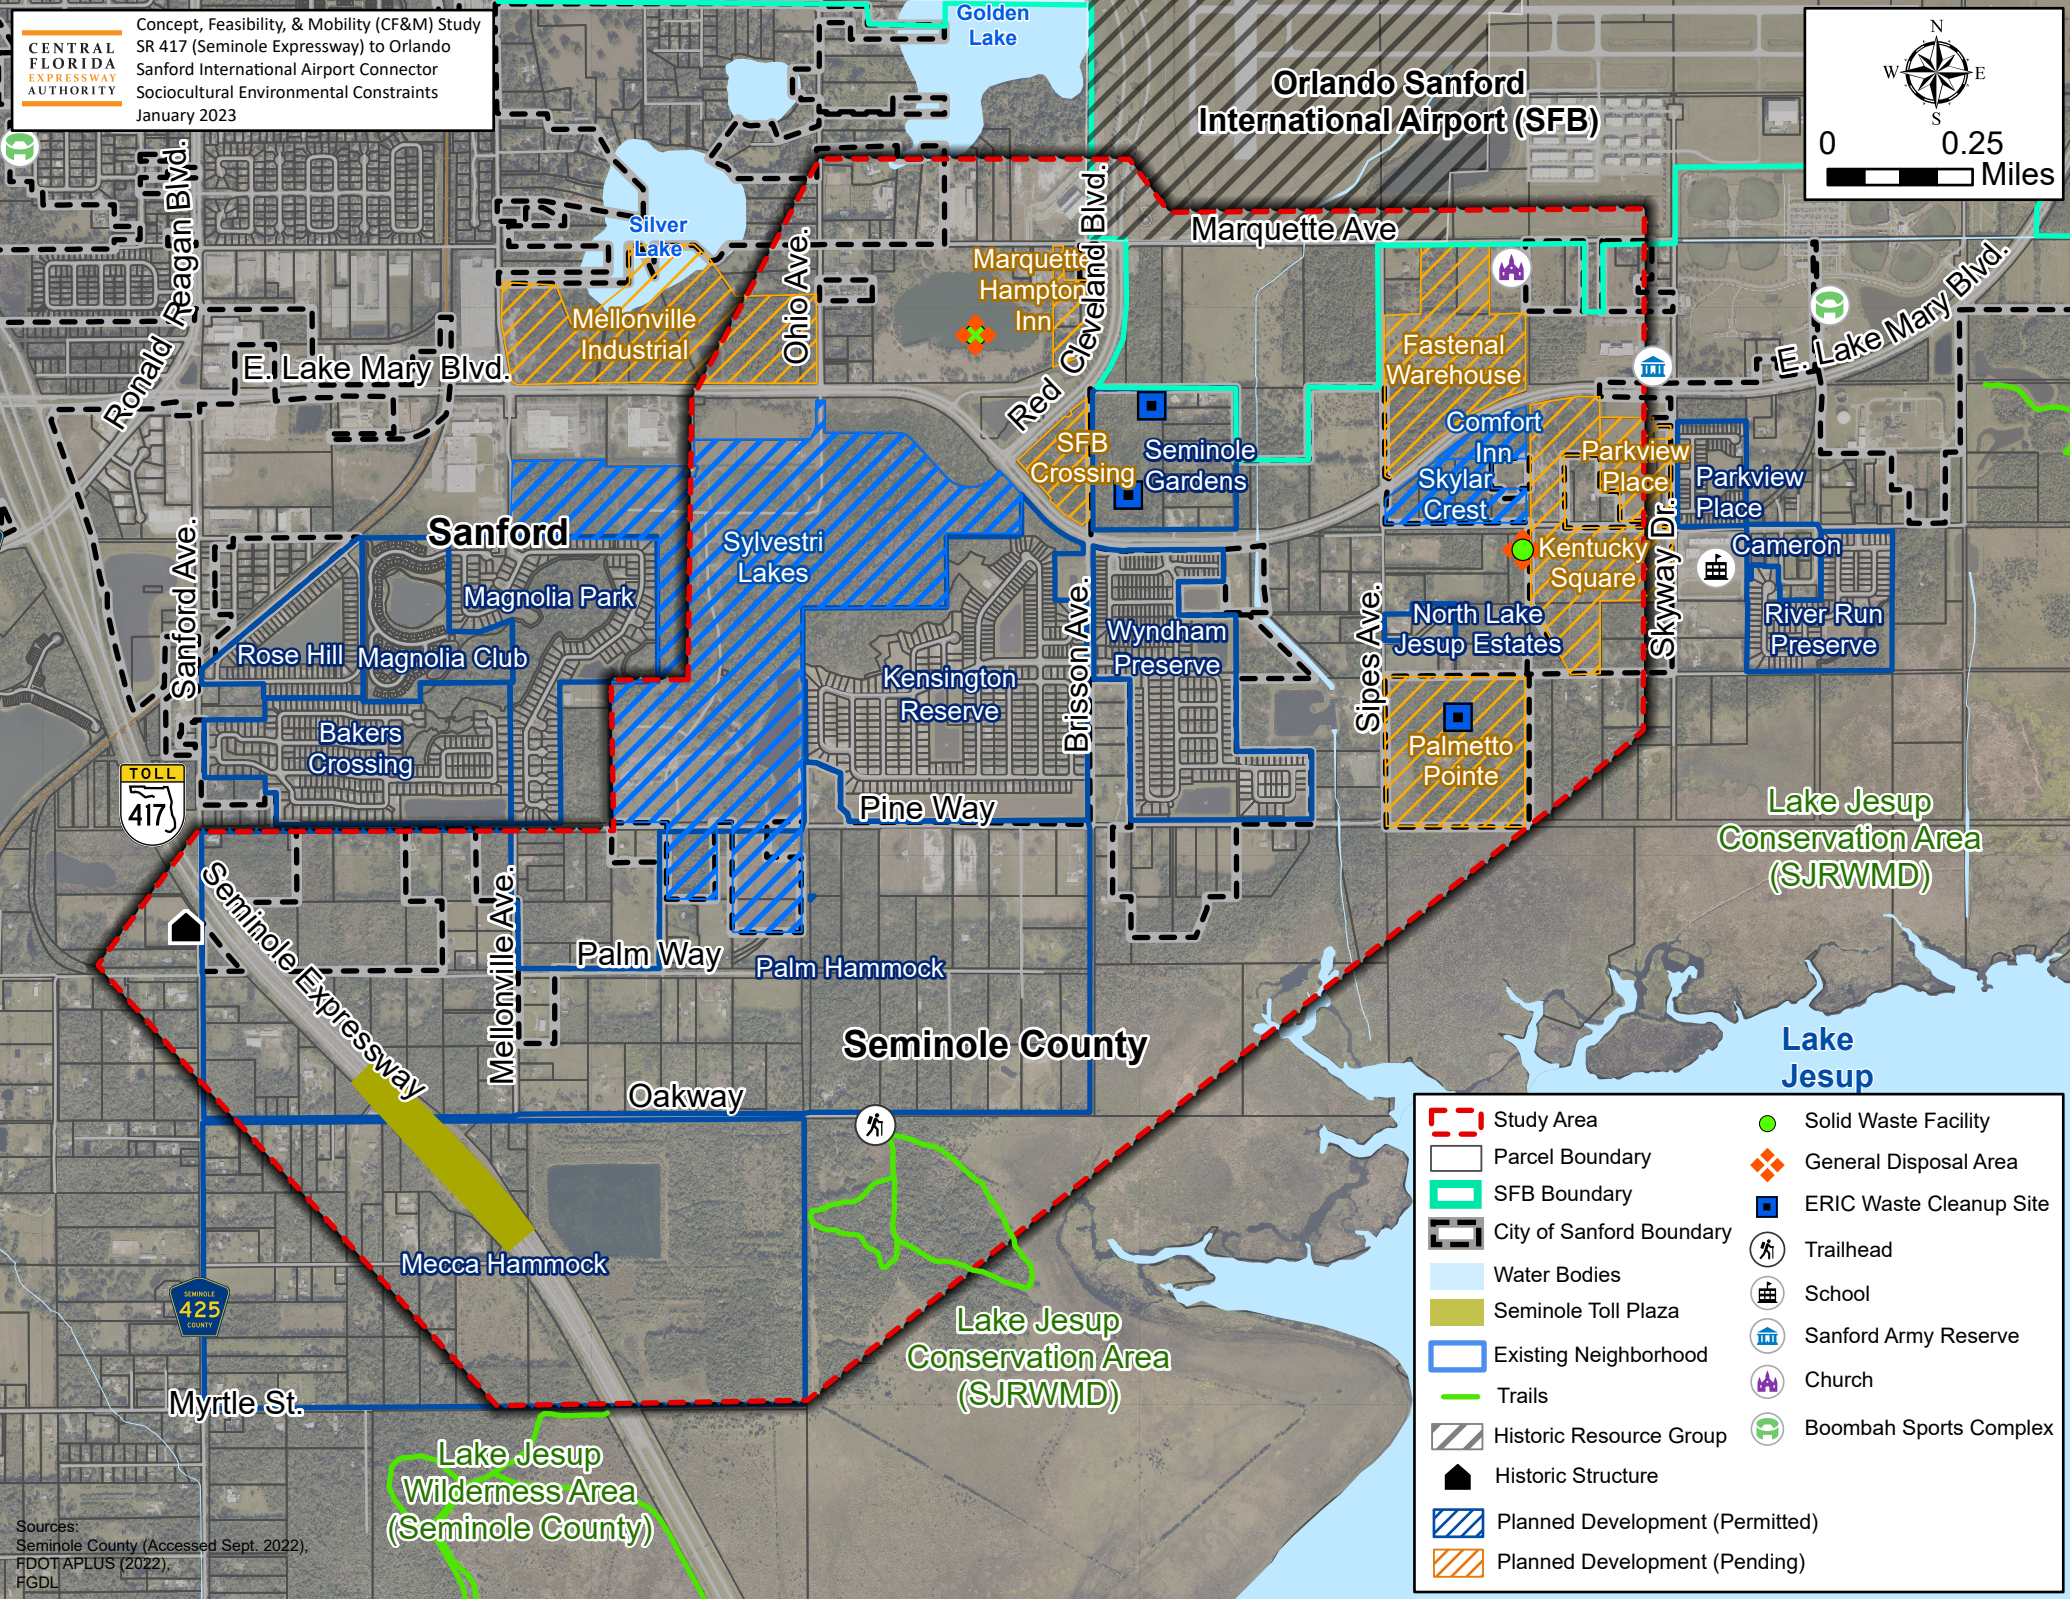

Orlando Sanford International Airport (SFB)

- | | | | |
|--|---------------------------------|--|-------------------------|
| | Study Area | | Solid Waste Facility |
| | Parcel Boundary | | General Disposal Area |
| | SFB Boundary | | ERIC Waste Cleanup Site |
| | City of Sanford Boundary | | Trailhead |
| | Water Bodies | | School |
| | Seminole Toll Plaza | | Sanford Army Reserve |
| | Existing Neighborhood | | Church |
| | Trails | | Boombah Sports Complex |
| | Historic Resource Group | | |
| | Historic Structure | | |
| | Planned Development (Permitted) | | |
| | Planned Development (Pending) | | |

Sources:
 Seminole County (Accessed Sept. 2022),
 FDOT/PLUS (2022),
 FGDL