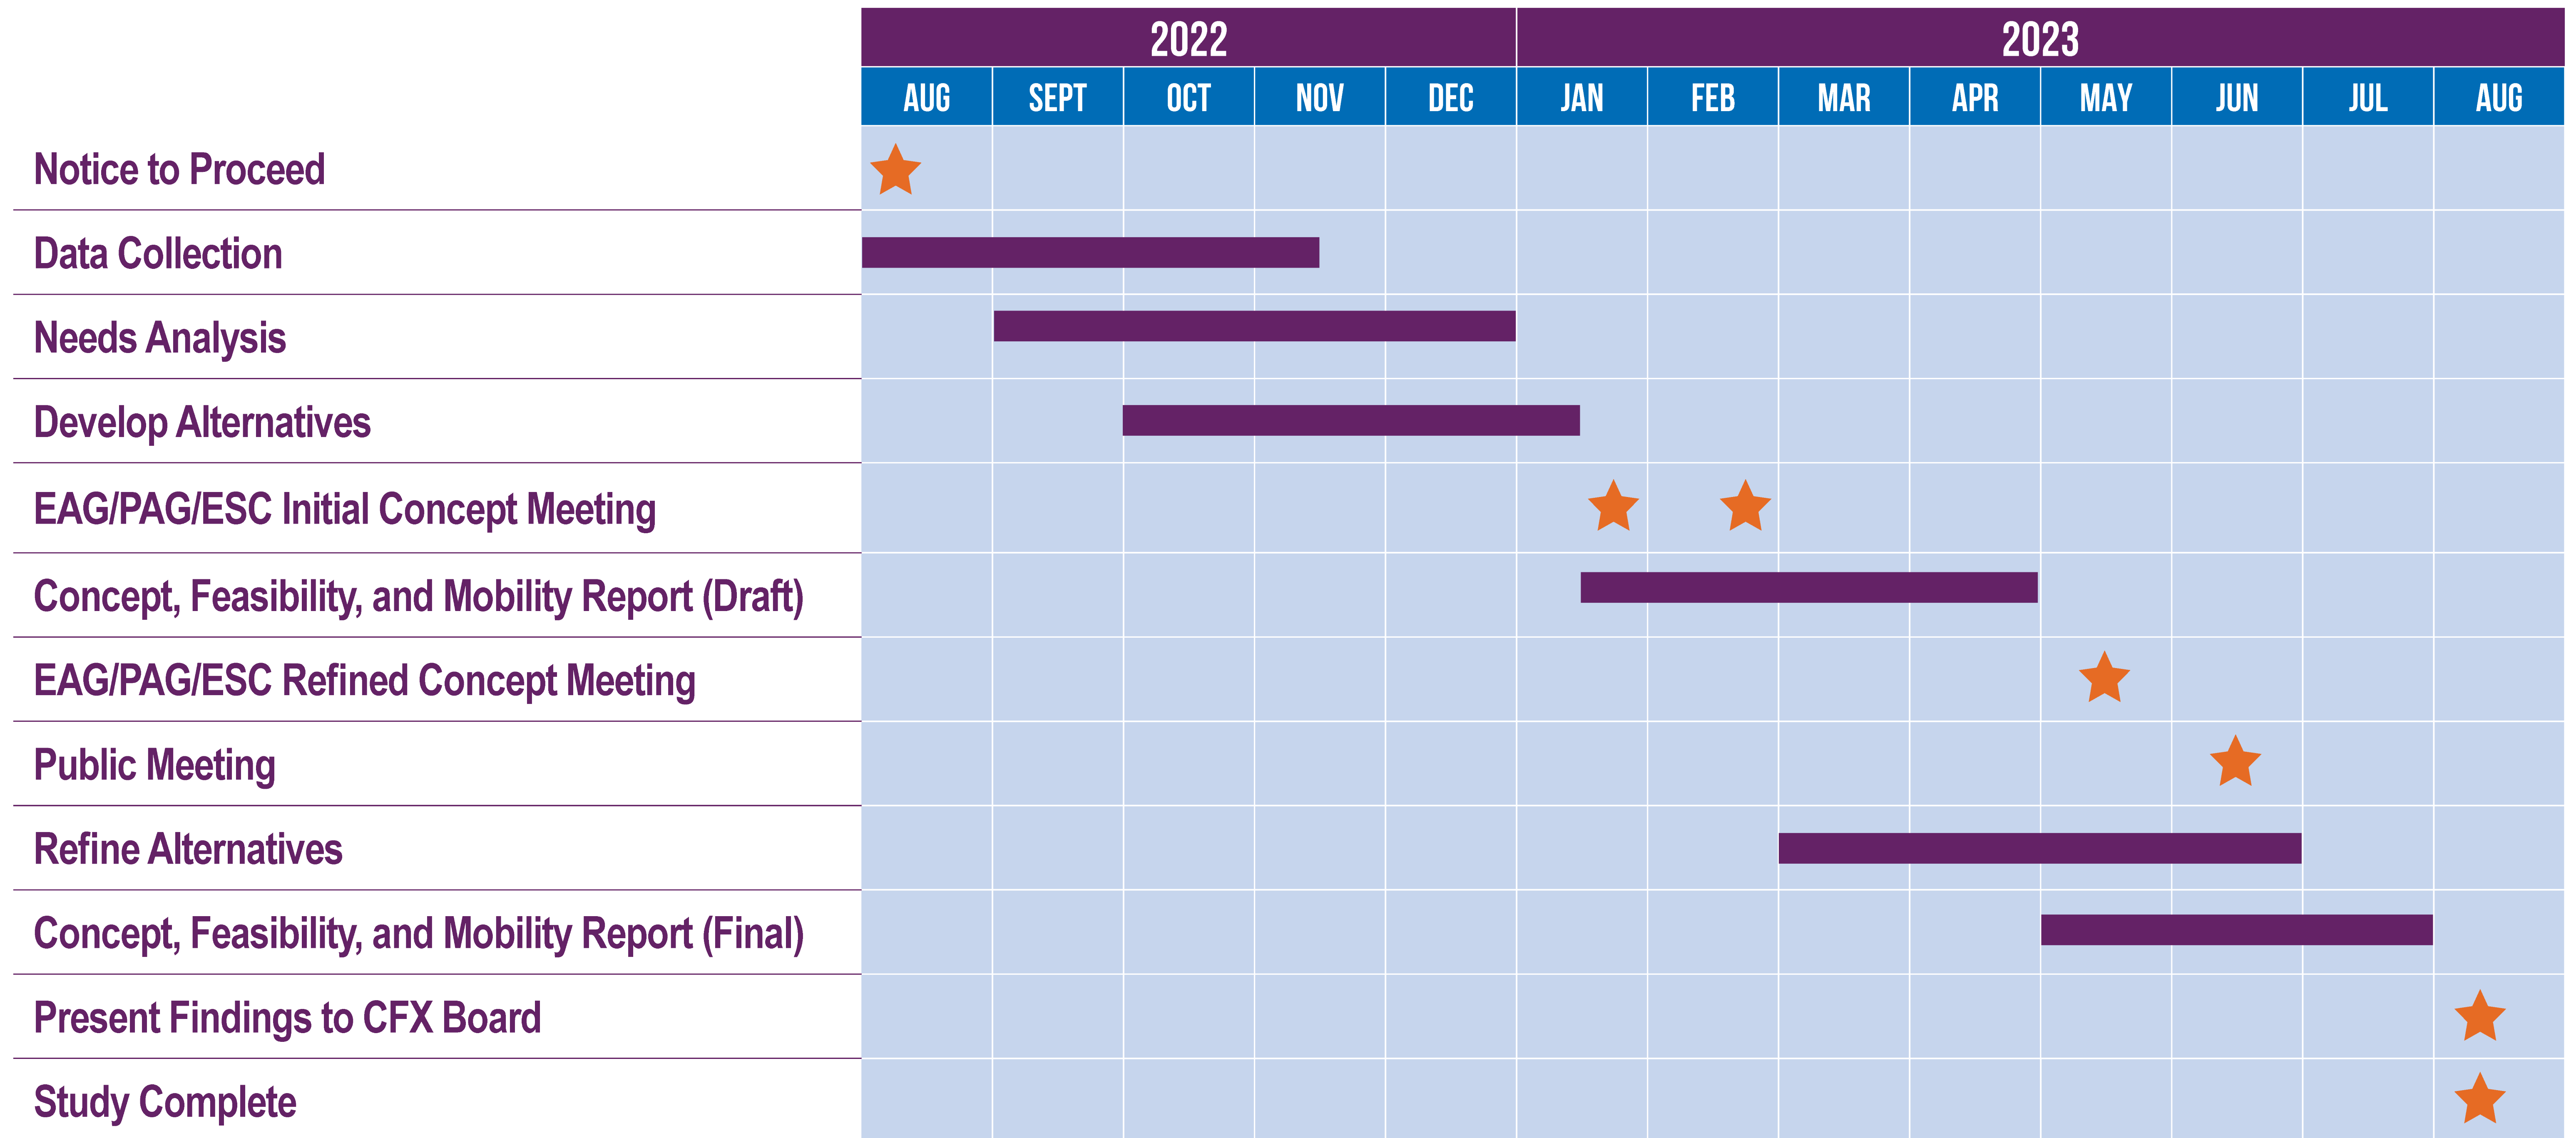

# Schedule

*(subject to change)*